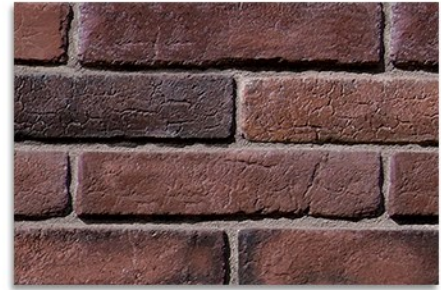

Glacier - Sawtooth Ledge

Huron - Pro Ledge

Cape Cod Grey - Osage Stone

Manufactured Stone Veneer

INNOVATIVE
STONECRAFT

Onyx - Rustic Quickfit

Avalanche - Rustic Quickfit

Arctic - Rustic Quickfit

Silverhorn - Desert Stone

Polar - Hackett Stone

Fernie - Hackett Stone

Manufactured Stone Veneer

Thin Brick Series

NEW

Eagle Buff - Special Used

Glacier - Special Used

Antique Red - Weathered

Tundra - Innovative

Charcoal - Clean Brick

Ashton - Clean Brick

"Protect Your Investment" - Ask us for a quote!

Freeze-thaw cycles in Manitoba and prolonged exposure to precipitation, can cause efflorescence and mineral staining on stone. Sealing helps protect against these and other problems like mold, acid rain, discolouration, and deterioration from water exposure. These issues are not covered under warranty.

Comparison on manufactured stone veneer after heavy rain.

Black brick with efflorescence staining on the face from repeated water exposure.

Natural Stone Selections

All natural stone selections are special order